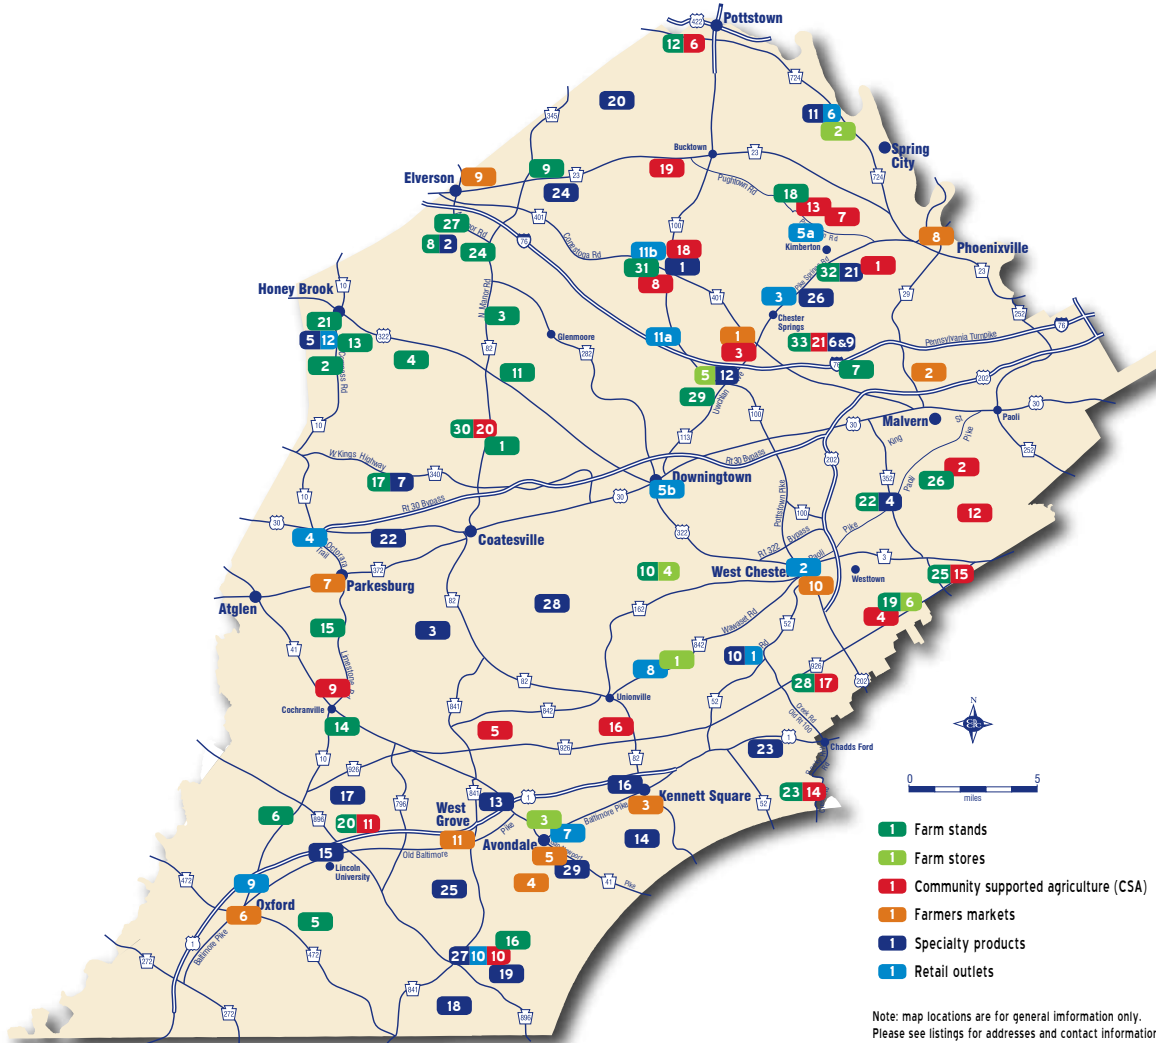

LOCAL FOOD SOURCES IN CHESTER COUNTY

FARM STANDS

FARM STANDS are temporary or permanent structures used for the display and sale of agricultural products. Generally farm stands offer products from a single grow-

er and most of the products are produced on that farm. Farm stands may be either on the farm property itself or a roadside stand. Payment may be conducted through the honor system if the stand is unattended.

1 Baldwin's Hurricane Hill Farm & Corn Maze

704 East Reeceville Road
Coatesville, PA 19320
Phone: 610-384-6952
www.hhfmaze.com
Email: hhfmaze@aol.com

2 Becky's Bakery and Produce

2163 Compass Road
Honey Brook, PA 19344
Phone: 610-273-7745

3 Bethany Farm

81 Fairview Road
Glenmoore, PA 19343
Phone: 610-942-4004
www.bethanyfarm.com

4 Brandywine Produce

180 Beaver Dam Road
Honey Brook, PA 19344
Phone: 610-273-7817

5 Briar Hollow Farm Market

476 Little Elk Creek Road
Lincoln University, PA 19352
Phone: 610-932-0914

6 Brook Side Greenhouse and Produce

170 Catamount Road
Oxford, PA 19363
Phone: 610-932-5510

7 Canter Hill Farm

2138 Valley Hill Road
Malvern, PA 19355
Phone: 610-827-1594
www.canterhillfarm.org
Email: canterhillfarm@verizon.net

8 Conebella Farm

337 Chestnut Tree Road
Elverson, PA 19520-9115
Phone: 610-286-2967
www.conebellafarm.com
Email: gable@conebellafarm.com

9 Gladiolus Farm

191 Pine Swamp Road
Elverson, PA 19520

10 Highland Orchards

1000 Marshallton-Thorndale Road
West Chester, PA 19380
Phone: 610-269-3494
www.highlandorchards.net
Email: events@highlandorchards.net

11 Highspire Hills Farm

709 Highspire Road
Glenmoore, PA 19343
Phone: 610-942-9634
Email: drehmeyer@verizon.net

12 Jack's Farm

1370 West Schuylkill Road
Pottstown, PA 19465
Phone: 610-326-1802
www.jacksfarm.net
Email: jacksfarm@gmail.com

13 King's Herb Nook of Honey Brook

1060 Compass Road
Honey Brook, PA 19344
Phone: 610-273-4583

14 King's Potato Farm

302 Daleville Road
Cochranville, PA 19330
Phone: 610-593-5345 or 610-996-1403
www.kingpotato.com

15 Maple Arch Organic Produce Farm

3418 Limestone Road
Parkersburg, PA 19365
Phone: 610-593-7105

16 Meadowset Farm & Apiary

210 North Creek Road
Landenberg, PA 19350
Phone: 610-274-8320
www.localharvest.org/farms/M8042